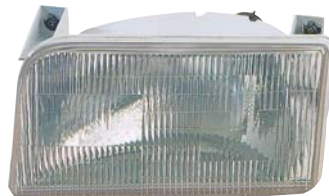

# F PICK-UP '87-'91

REPLACEMENT FOR

**331-1509P-B-C**  
CORNER LAMP  
10PRS 4.64CF

OEM PARTS

331-1509R/L-US

TUNING PARTS

331-1509P-B-C

12V27/7W/12V5W

# F150/F250/F350 '92-'97

REPLACEMENT FOR

**331-1111PXUS**  
**331-1111PXU-B**  
HEAD LAMP  
4PRS 4.55CFT  
4PRS 3.96CFT

OEM PARTS

331-1111R/L-AS

TUNING PARTS

331-1111PXUS

CLEAR LENS